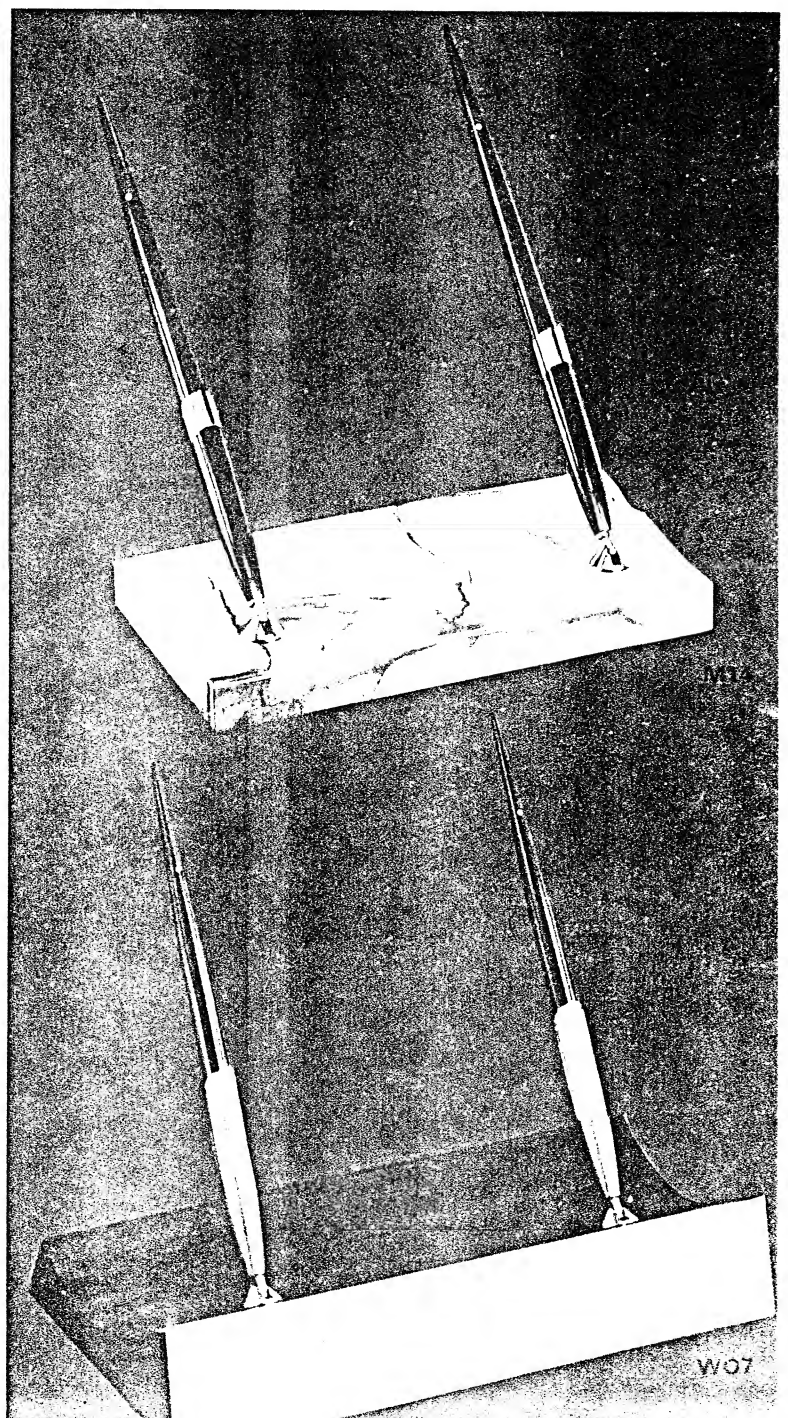

### W07 DESK SET

Gracefully modern shape. A fine rubbed walnut base with a flair of brushed satin trim and chrome pen sockets; 5" x 10". Two brown White Dot cartridge pens. Attractively packaged.

\$50.00